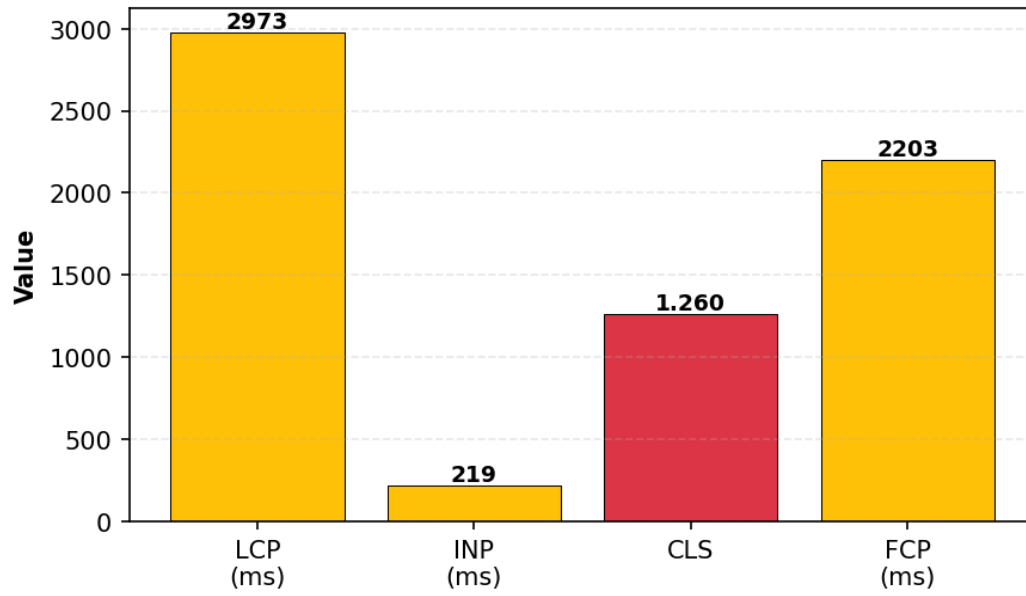

Google CrUX (Chrome User Experience)

Overall Rating: Poor

Current Performance Status:

Loading Performance:	Needs Improvement
Interactivity:	Needs Improvement
Visual Stability:	Poor

Historical Trend Analysis:

Loading Performance Trend:	Stable
Interactivity Trend:	Stable
Visual Stability Trend:	Stable

Current Metrics:

LCP (Largest Contentful Paint):	2973 ms (Needs Improvement)
INP (Interaction to Next Paint):	219 ms (Needs Improvement)
CLS (Cumulative Layout Shift):	1.260 (Poor)
FCP (First Contentful Paint):	2203 ms (Needs Improvement)

Current Metrics Visualization:

Current Core Web Vitals Metrics

Historical Data (25 periods):

Historical Trends Visualization:

Historical Core Web Vitals Trends

Period Details:

Period	LCP (ms)	INP (ms)	CLS	FCP (ms)
2025-11-02	N/A	N/A	N/A	N/A
2025-11-09	N/A	N/A	N/A	N/A
2025-11-16	N/A	N/A	N/A	N/A
2025-11-23	N/A	N/A	N/A	N/A
2025-11-30	3289	225	1.510	2877
2025-12-07	3394	239	1.400	3090
2025-12-14	3416	238	1.380	3103
2025-12-21	3430	231	1.390	3112