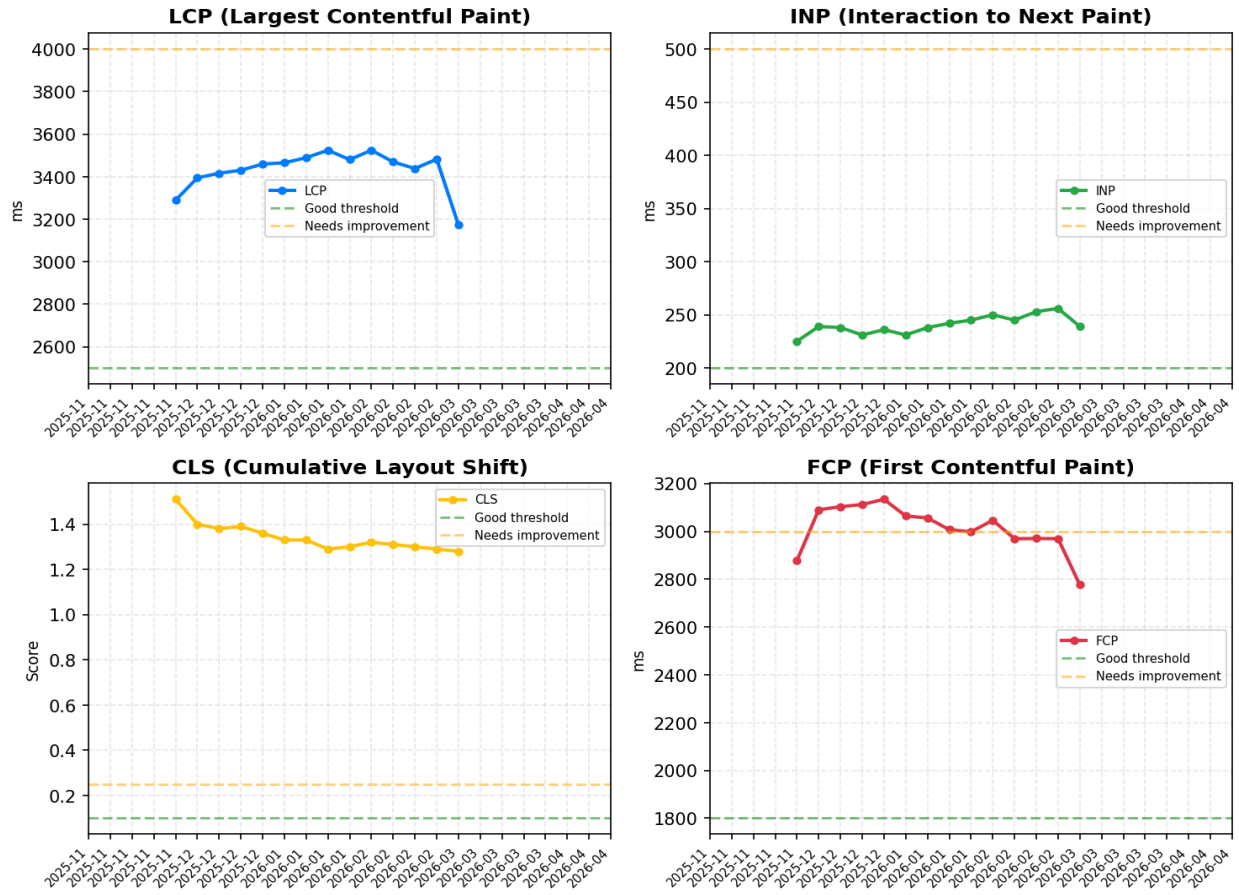

Loading Performance Trend:	Stable
Interactivity Trend:	Stable
Visual Stability Trend:	Stable

Current Metrics:

LCP (Largest Contentful Paint):	2973 ms (Needs Improvement)
INP (Interaction to Next Paint):	219 ms (Needs Improvement)
CLS (Cumulative Layout Shift):	1.260 (Poor)
FCP (First Contentful Paint):	2203 ms (Needs Improvement)

Current Metrics Visualization:

Current Core Web Vitals Metrics

Historical Data (25 periods):

Historical Trends Visualization:

Historical Core Web Vitals Trends

Period Details:

Period	LCP (ms)	INP (ms)	CLS	FCP (ms)
2025-11-02	N/A	N/A	N/A	N/A
2025-11-09	N/A	N/A	N/A	N/A
2025-11-16	N/A	N/A	N/A	N/A
2025-11-23	N/A	N/A	N/A	N/A
2025-11-30	3289	225	1.510	2877
2025-12-07	3394	239	1.400	3090
2025-12-14	3416	238	1.380	3103
2025-12-21	3430	231	1.390	3112

2025-12-28	3459	236	1.360	3134
2026-01-04	3465	231	1.330	3064
2026-01-11	3489	238	1.330	3056
2026-01-18	3524	242	1.290	3007
2026-01-25	3480	245	1.300	2998
2026-02-01	3524	250	1.320	3046
2026-02-08	3469	245	1.310	2969
2026-02-15	3438	253	1.300	2970
2026-02-22	3482	256	1.290	2969
2026-03-01	3172	239	1.280	2776
2026-03-08	N/A	N/A	N/A	N/A
2026-03-15	N/A	N/A	N/A	N/A
... and 5 more periods				

- LCP (Largest Contentful Paint): Measures loading performance
- INP (Interaction to Next Paint): Measures interactivity
- CLS (Cumulative Layout Shift): Measures visual stability
- FCP (First Contentful Paint): Measures initial page load