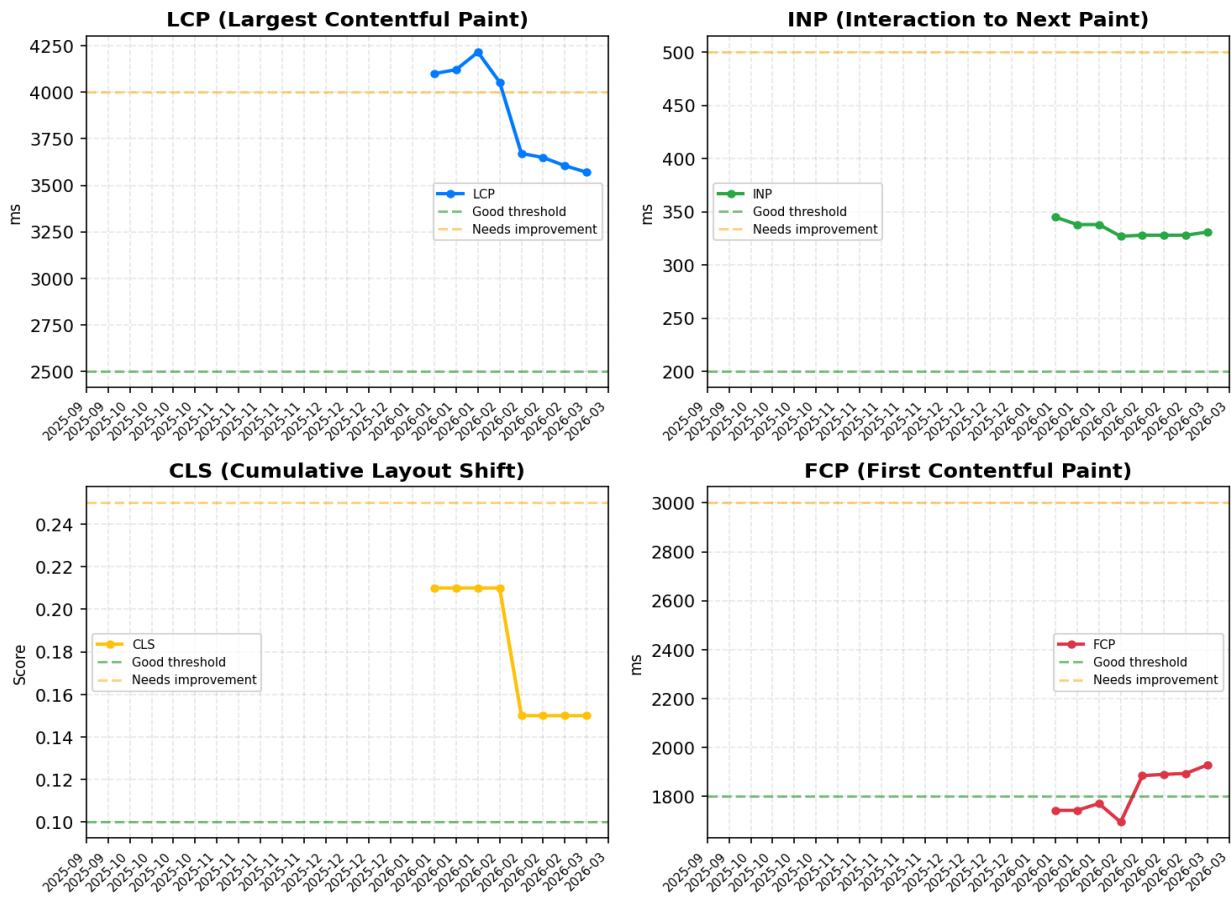

TLS/SSL Information

TLS Version:	TLSv1.3
Cipher Suite:	TLS_AES_128_GCM_SHA256
SSL Issuer Organization:	Let's Encrypt

Google Safe Browsing

Status:	■ Safe (No data available - considered safe)
----------------	--

Google CrUX (Chrome User Experience)

Historical Data (25 periods):

Historical Trends Visualization:

Historical Core Web Vitals Trends

Period Details:

Period	LCP (ms)	INP (ms)	CLS	FCP (ms)
2025-09-21	N/A	N/A	N/A	N/A
2025-09-28	N/A	N/A	N/A	N/A
2025-10-05	N/A	N/A	N/A	N/A
2025-10-12	N/A	N/A	N/A	N/A
2025-10-19	N/A	N/A	N/A	N/A
2025-10-26	N/A	N/A	N/A	N/A
2025-11-02	N/A	N/A	N/A	N/A
2025-11-09	N/A	N/A	N/A	N/A
2025-11-16	N/A	N/A	N/A	N/A
2025-11-23	N/A	N/A	N/A	N/A
2025-11-30	N/A	N/A	N/A	N/A
2025-12-07	N/A	N/A	N/A	N/A
2025-12-14	N/A	N/A	N/A	N/A
2025-12-21	N/A	N/A	N/A	N/A
2025-12-28	N/A	N/A	N/A	N/A
2026-01-04	N/A	N/A	N/A	N/A
2026-01-11	4100	345	0.210	1743
2026-01-18	4121	338	0.210	1743
2026-01-25	4215	338	0.210	1771
2026-02-01	4054	327	0.210	1695
... and 5 more periods				

- LCP (Largest Contentful Paint): Measures loading performance
- INP (Interaction to Next Paint): Measures interactivity
- CLS (Cumulative Layout Shift): Measures visual stability
- FCP (First Contentful Paint): Measures initial page load