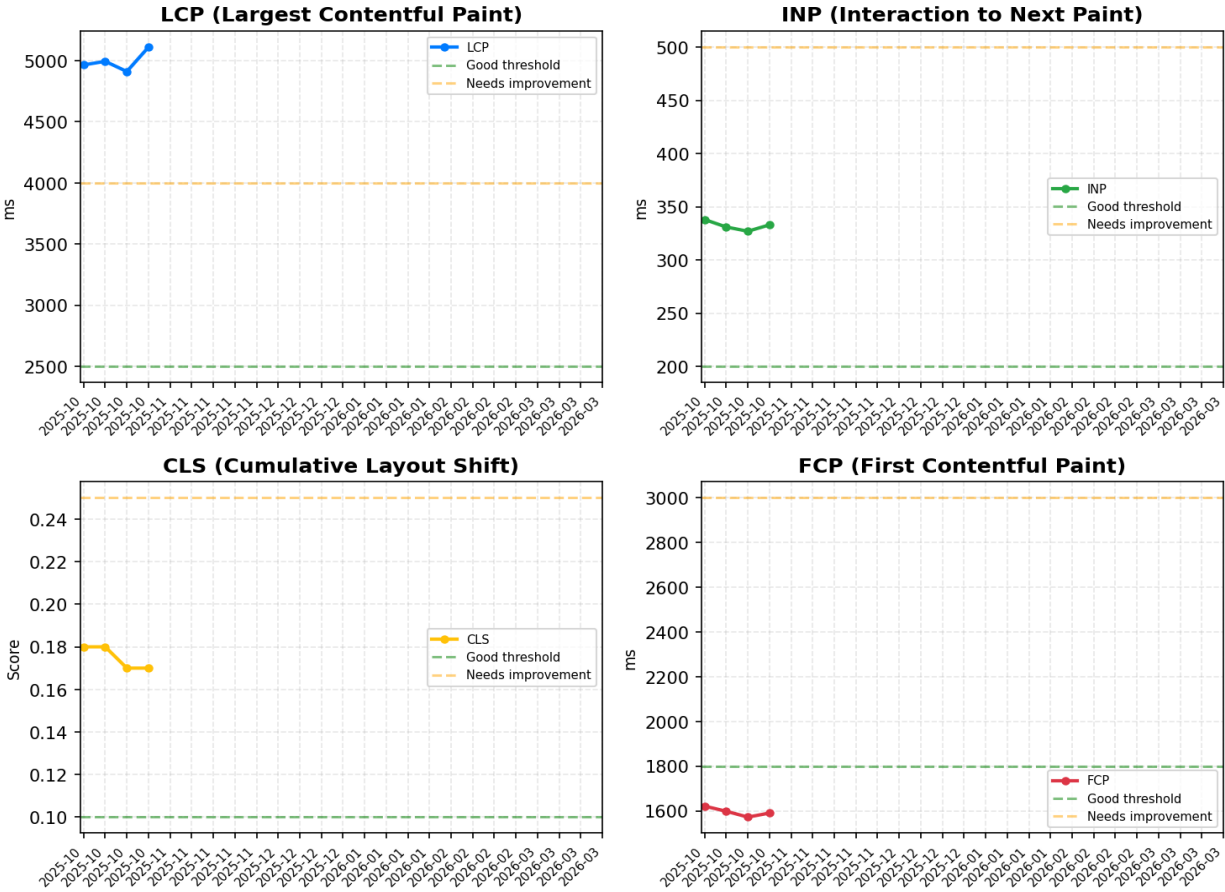

# Google Safe Browsing

<b>Status:</b>	■ Safe (No data available - considered safe)
----------------	--

# Google CrUX (Chrome User Experience)

Historical Data (25 periods):

Historical Trends Visualization:

Historical Core Web Vitals Trends

Period Details:

Period	LCP (ms)	INP (ms)	CLS	FCP (ms)
2025-10-05	4965	338	0.180	1621
2025-10-12	4994	331	0.180	1598
2025-10-19	4911	327	0.170	1572
2025-10-26	5110	333	0.170	1590
2025-11-02	N/A	N/A	N/A	N/A
2025-11-09	N/A	N/A	N/A	N/A
2025-11-16	N/A	N/A	N/A	N/A
2025-11-23	N/A	N/A	N/A	N/A
2025-11-30	N/A	N/A	N/A	N/A
2025-12-07	N/A	N/A	N/A	N/A
2025-12-14	N/A	N/A	N/A	N/A
2025-12-21	N/A	N/A	N/A	N/A
2025-12-28	N/A	N/A	N/A	N/A
2026-01-04	N/A	N/A	N/A	N/A
2026-01-11	N/A	N/A	N/A	N/A
2026-01-18	N/A	N/A	N/A	N/A
2026-01-25	N/A	N/A	N/A	N/A
2026-02-01	N/A	N/A	N/A	N/A
2026-02-08	N/A	N/A	N/A	N/A
2026-02-15	N/A	N/A	N/A	N/A
... and 5 more periods				

- LCP (Largest Contentful Paint): Measures loading performance
- INP (Interaction to Next Paint): Measures interactivity
- CLS (Cumulative Layout Shift): Measures visual stability
- FCP (First Contentful Paint): Measures initial page load